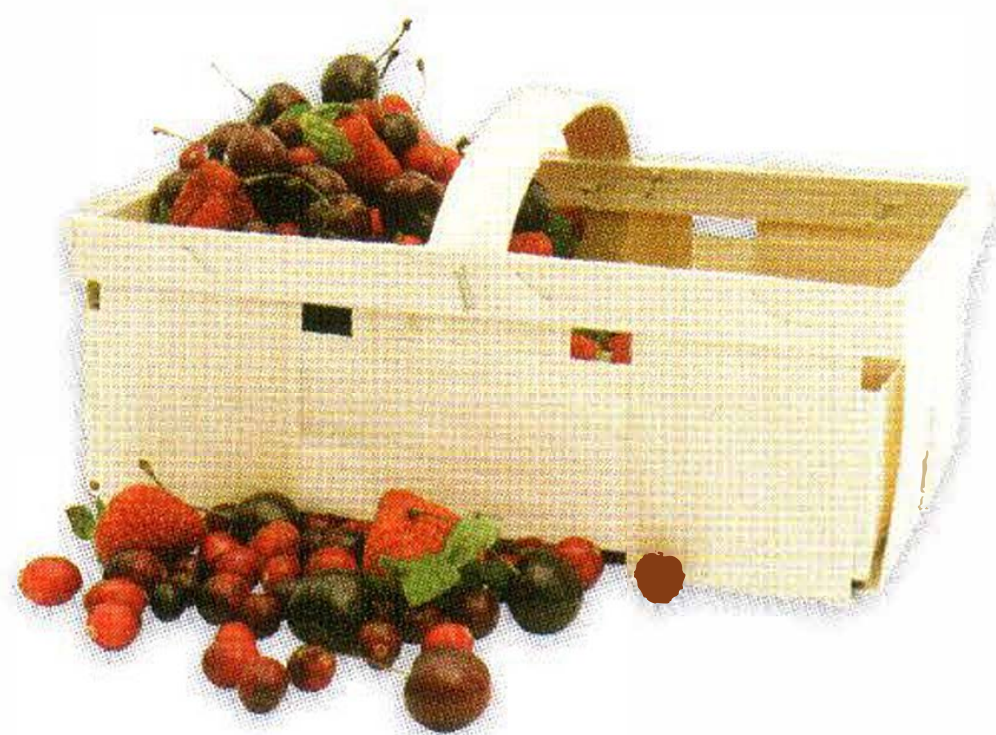

Wooden Baskets For Foodstuffs

Type PL
 Dimensions 275x115x75 mm
 Volume in a lorry ca. 39000 pcs.

Type KL
 Dimensions 375x140x100 mm
 Volume in a lorry ca. 16000 pcs.

Type KBL
 Dimensions 375x140x110 mm
 Volume in a lorry ca. 15500 pcs.

Type KBL3
 Dimensions 275x170x100 mm
 Volume in a lorry ca. 18000 pcs.

Type FL4
 Dimensions 490x210x180 mm
 Volume in a lorry ca. 5200 pcs.

Type FL5
 Dimensions 550x210x180 mm
 Volume in a lorry ca. 4300 pcs.

Type T
 Dimensions 490x290x130 mm
 Volume in a lorry ca. 5600 pcs.

Type TV
 Dimensions 590x390x120 mm
 Volume in a lorry ca. 4000 pcs.

Type A
Dimensions 180x130x50 mm
Volume in a lorry ca. 213840 pcs.

Type B1
Dimensions 180x145x75 mm
Volume in a lorry ca. 179520 pcs.