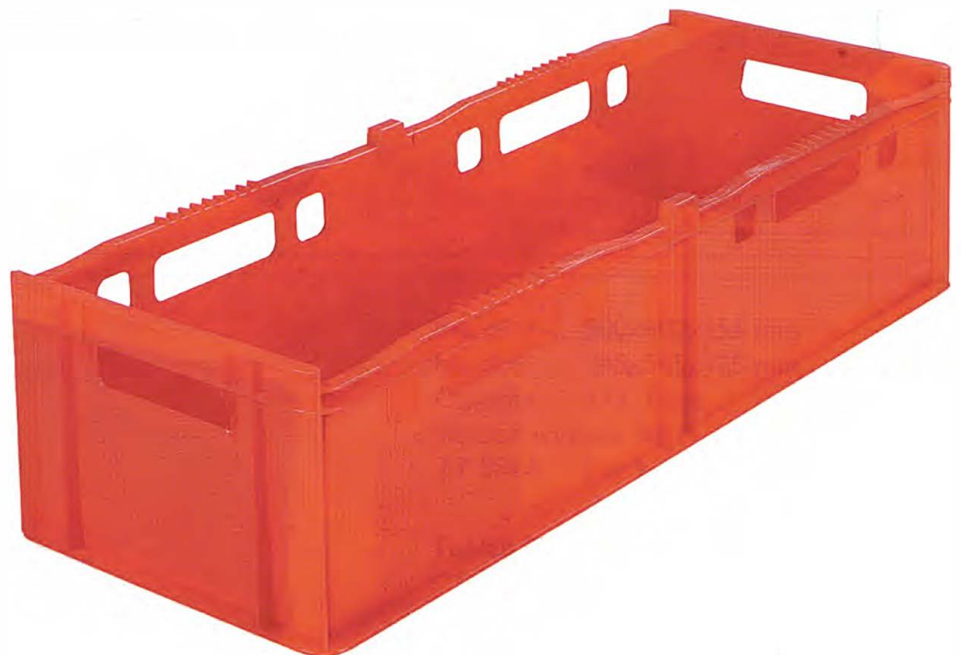

Ext. dim.	800x300x200 mm	Bottom	solid, smooth
Int. dim.	768x270x185 mm	Walls	solid
Max load for each box	30 kg	Handles	open
Max stacking load	500 kg		
Weight	2 kg