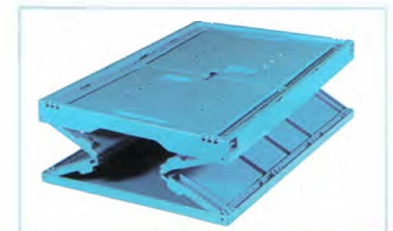

Folded EP 6433 h 72 mm
Folded EP 6432 h 67 mm